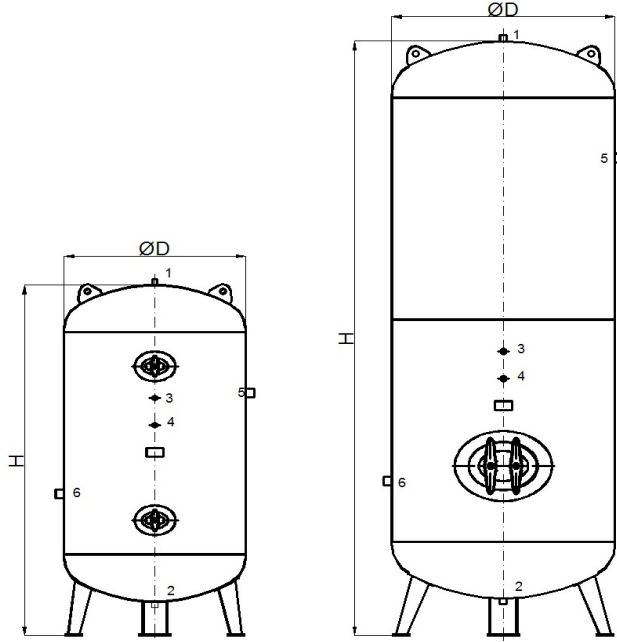

Ürün Kodu Product Code	Hacim Volume	Tasarım Basıncı Design Pressure	φD mm	H mm	Açıklık Inspection Door	Özellik Feature
TB600-21-B0250	1.000 L	11 Bar	850	2146	110*160	Boyalı / Painted
TB600-21-A0250						Boyasız / Unpainted
TB600-21-B0078	1.500 L	11 Bar	1000	2212	110*160 (2)	Boyalı / Painted
TB600-21-A0078						Boyasız / Unpainted
TB600-21-B0118	2.000 L	11 Bar	1150	2308	110*160 (2)	Boyalı / Painted
TB600-21-A0118						Boyasız / Unpainted
TB600-21-B0113	3.000 L	11 Bar	1200	3050	320*420	Boyalı / Painted
TB600-21-A0113						Boyasız / Unpainted
TB600-21-B0134	4.000 L	11 Bar	1350	3170	320*420	Boyalı / Painted
TB600-21-A0134						Boyasız / Unpainted
TB600-21-B0111	5.000 L	11 Bar	1350	3940	320*420	Boyalı / Painted
TB600-21-A0111						Boyasız / Unpainted
TB600-21-B0034	5.000 L	11 Bar	1600	3150	320*420	Boyalı / Painted
TB600-21-A0034						Boyasız / Unpainted
TB600-21-B0011	6.000 L	11 Bar	1600	3650	320*420	Boyalı / Painted
TB600-21-A0011						Boyasız / Unpainted
TB600-21-B0012	7.000 L	11 Bar	1600	4120	320*420	Boyalı / Painted
TB600-21-A0012						Boyasız / Unpainted
TB600-21-B0013	8.000 L	11 Bar	1600	4620	320*420	Boyalı / Painted
TB600-21-A0013						Boyasız / Unpainted
TB600-21-B0014	9.000 L	11 Bar	1600	5120	320*420	Boyalı / Painted
TB600-21-A0014						Boyasız / Unpainted
TB600-21-B0015	10.000 L	11 Bar	1600	5620	320*420	Boyalı / Painted
TB600-21-A0015						Boyasız / Unpainted

Notlar:

•Tanklar aksesuarsız teslim edilir. Aksesuar taleplerinizi ayrıca belirtiniz. / The tanks will be delivered without accessories. Please indicate your accessory requests separately.

•Ölçü toleransları için satış bölümümüze danışınız. / Please contact our sales team for dimension tolerances.

•Taleplerinizde ürün kodu ile birlikte boyalı tanklarda boya rengini belirtiniz. Standart boya rengimiz RAL 5010 mavidir. / In your inquires, please indicate product code and paint color for painted tanks. Our standard paint color is RAL 5010 blue.