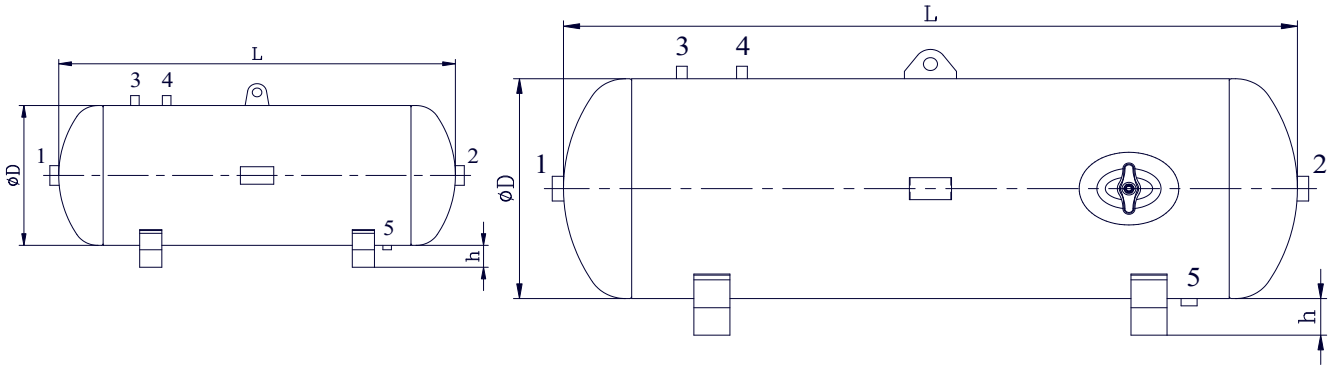

Ürün Kodu Product Code	Hacim Volume	Tasarım Basıncı Design Pressure	øD mm	L mm	Açıklık Inspection Door	Özellik Feature
T600-20-B0082	24 L	11 Bar	250	546	-	Boyalı / Painted
T600-20-A0082						Boyasız / Unpainted
T600-20-B0083	50 L	11 Bar	323	672	-	Boyalı / Painted
T600-20-A0083						Boyasız / Unpainted
T600-20-B0084	100 L	11 Bar	385	954	-	Boyalı / Painted
T600-20-A0084						Boyasız / Unpainted
T600-20-B0085	150 L	11 Bar	450	1008	-	Boyalı / Painted
T600-20-A0085						Boyasız / Unpainted
T600-20-B0086	200 L	11 Bar	480	1250	-	Boyalı / Painted
T600-20-A0086						Boyasız / Unpainted
T600-20-B0087	250 L	11 Bar	480	1460	-	Boyalı / Painted
T600-20-A0087						Boyasız / Unpainted
T600-20-B0088	300 L	11 Bar	480	1760	-	Boyalı / Painted
T600-20-A0088						Boyasız / Unpainted
T600-20-B0089	500 L	11 Bar	600	1830	110 x 160	Boyalı / Painted
T600-20-A0089						Boyasız / Unpainted
T600-20-B0090	750 L	11 Bar	750	1894	110 x 160	Boyalı / Painted
T600-20-A0090						Boyasız / Unpainted
T600-20-B0091	24 L	16 Bar	250	546	-	Boyalı / Painted
T600-20-A0091						Boyasız / Unpainted
T600-20-B0092	50 L	16 Bar	323	680	-	Boyalı / Painted
T600-20-A0092						Boyasız / Unpainted
T600-20-B0093	100 L	16 Bar	385	962	-	Boyalı / Painted
T600-20-A0093						Boyasız / Unpainted
T600-20-B0094	150 L	16 Bar	450	1022	-	Boyalı / Painted
T600-20-A0094						Boyasız / Unpainted
T600-20-B0095	200 L	16 Bar	480	1256	-	Boyalı / Painted
T600-20-A0095						Boyasız / Unpainted
T600-20-B0096	250 L	16 Bar	480	1466	-	Boyalı / Painted
T600-20-A0096						Boyasız / Unpainted
T600-20-B0097	300 L	16 Bar	480	1766	-	Boyalı / Painted
T600-20-A0097						Boyasız / Unpainted
T600-20-B0098	500 L	16 Bar	600	1844	110 x 160	Boyalı / Painted
T600-20-A0098						Boyasız / Unpainted

Notlar:

- Tanklar aksesuarsız teslim edilir. Aksesuar taleplerinizi ayrıca belirtiniz. / The tanks will be delivered without accessories. Please indicate your accessory requests separately.
- Ölçü toleransları için satış bölümümüze danışınız. / Please contact our sales team for dimension tolerances.
- Taleplerinizde ürün kodu ile birlikte boyalı tanklarda boya rengini belirtiniz. Standart boya rengimiz RAL 5010 mavidir. / In your inquiries, please indicate product code and paint color for painted tanks. Our standard paint color is RAL 5010 blue.